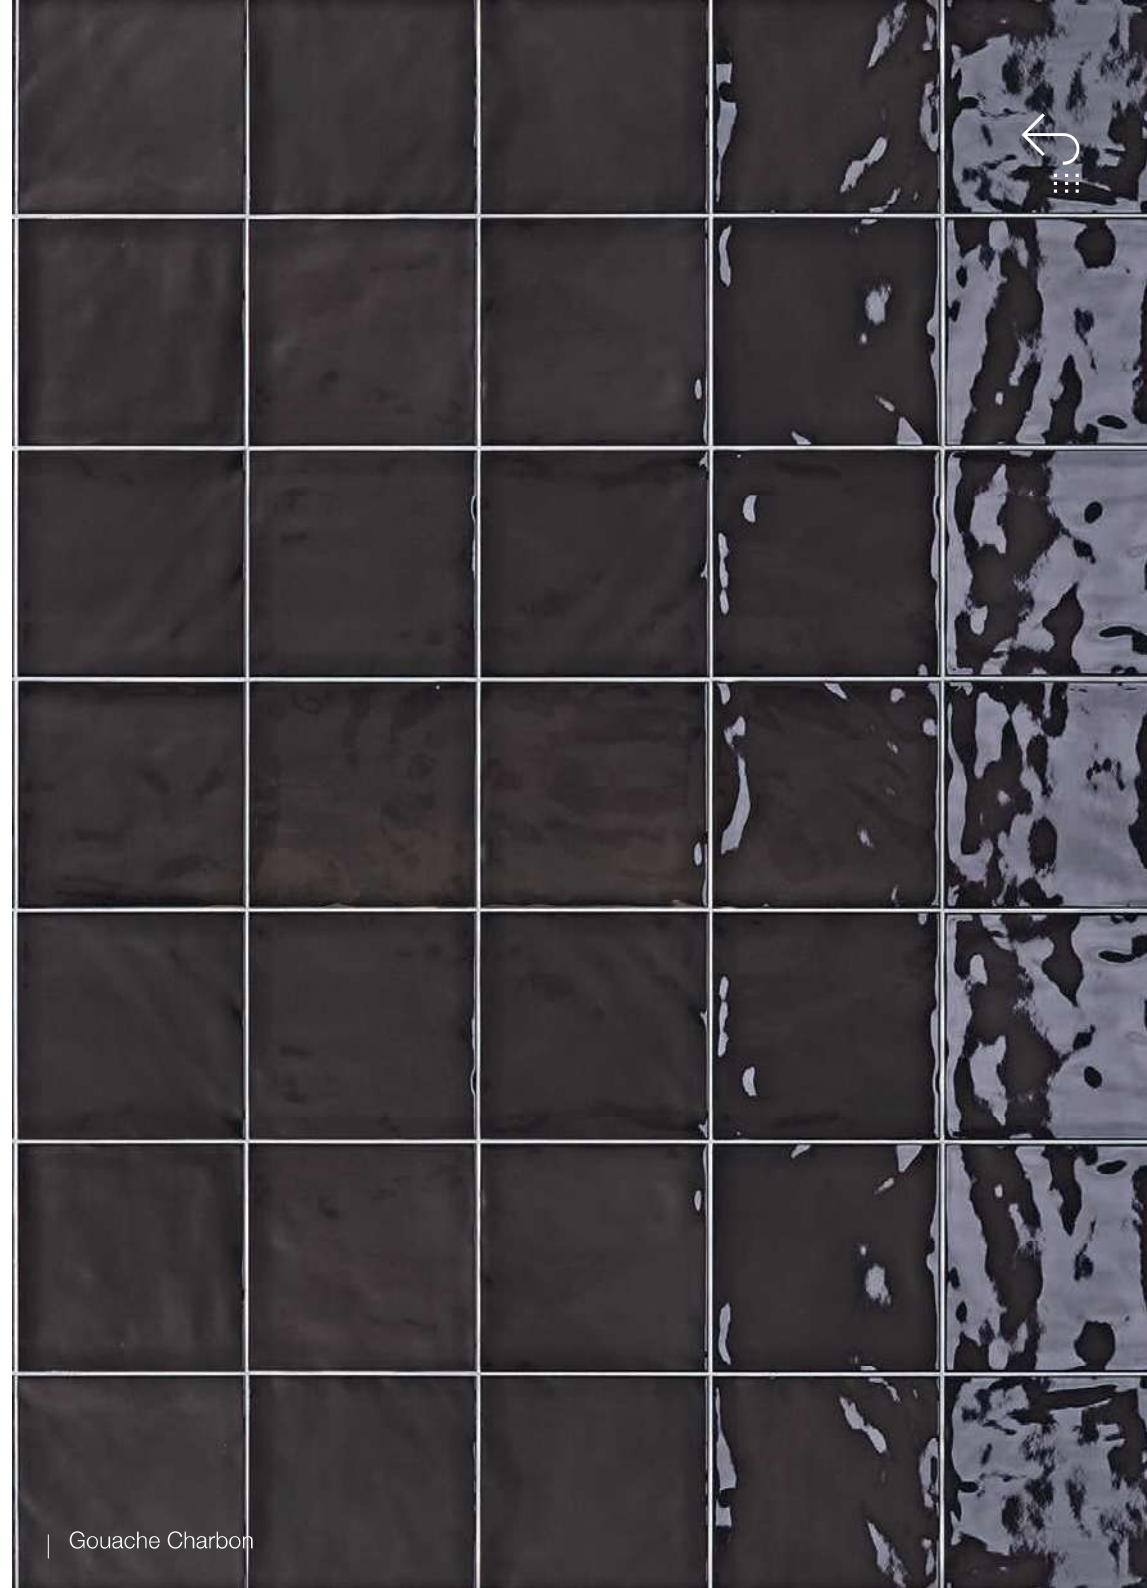

GOUACHE

The movement of the brush reveals nuances and forms surprising layers of color. The smooth relief surface intensifies the color and highlights the beauty of the technique. Thirteen shades with different depths and the charm of gouache painting invite chromatic compositions, a mix of formats and surfaces, and productions made with decorated accessories.

Gouache is a color system for all environments, pure raw material for creative spirits!

GOUACHE

Gouache Bleu Marine | V4

Sizes	SKU	Finishes	Places Of use
15,5X15,5	12320E	GLO BOLD RI	
7,5X15,5	12896E	GLO BOLD RI	

Gouache Brugnon | V4

Sizes	SKU	Finishes	Places Of use
7,5X15,5	12878E	GLO BOLD RI	
15,5X15,5	12308E	GLO BOLD RI	

Gouache Brume | V4

Sizes	SKU	Finishes	Places Of use
15,5X15,5	12318E	GLO BOLD RI	
7,5X15,5	12894E	GLO BOLD RI	
15,5X15,5	12923E	MAT BOLD RI	
7,5X15,5	12931E	MAT BOLD RI	

Gouache Charbon | V4

Sizes	SKU	Finishes	Places Of use
7,5X15,5	12905E	GLO BOLD RI	
15,5X15,5	12924E	MAT BOLD RI	
7,5X15,5	12932E	MAT BOLD RI	
15,5X15,5	12812E	GLO BOLD RI	

Gouache Ciel | V4

Sizes	SKU	Finishes	Places Of use
7,5X15,5	12879E	GLO BOLD RI	
15,5X15,5	12312E	GLO BOLD RI	